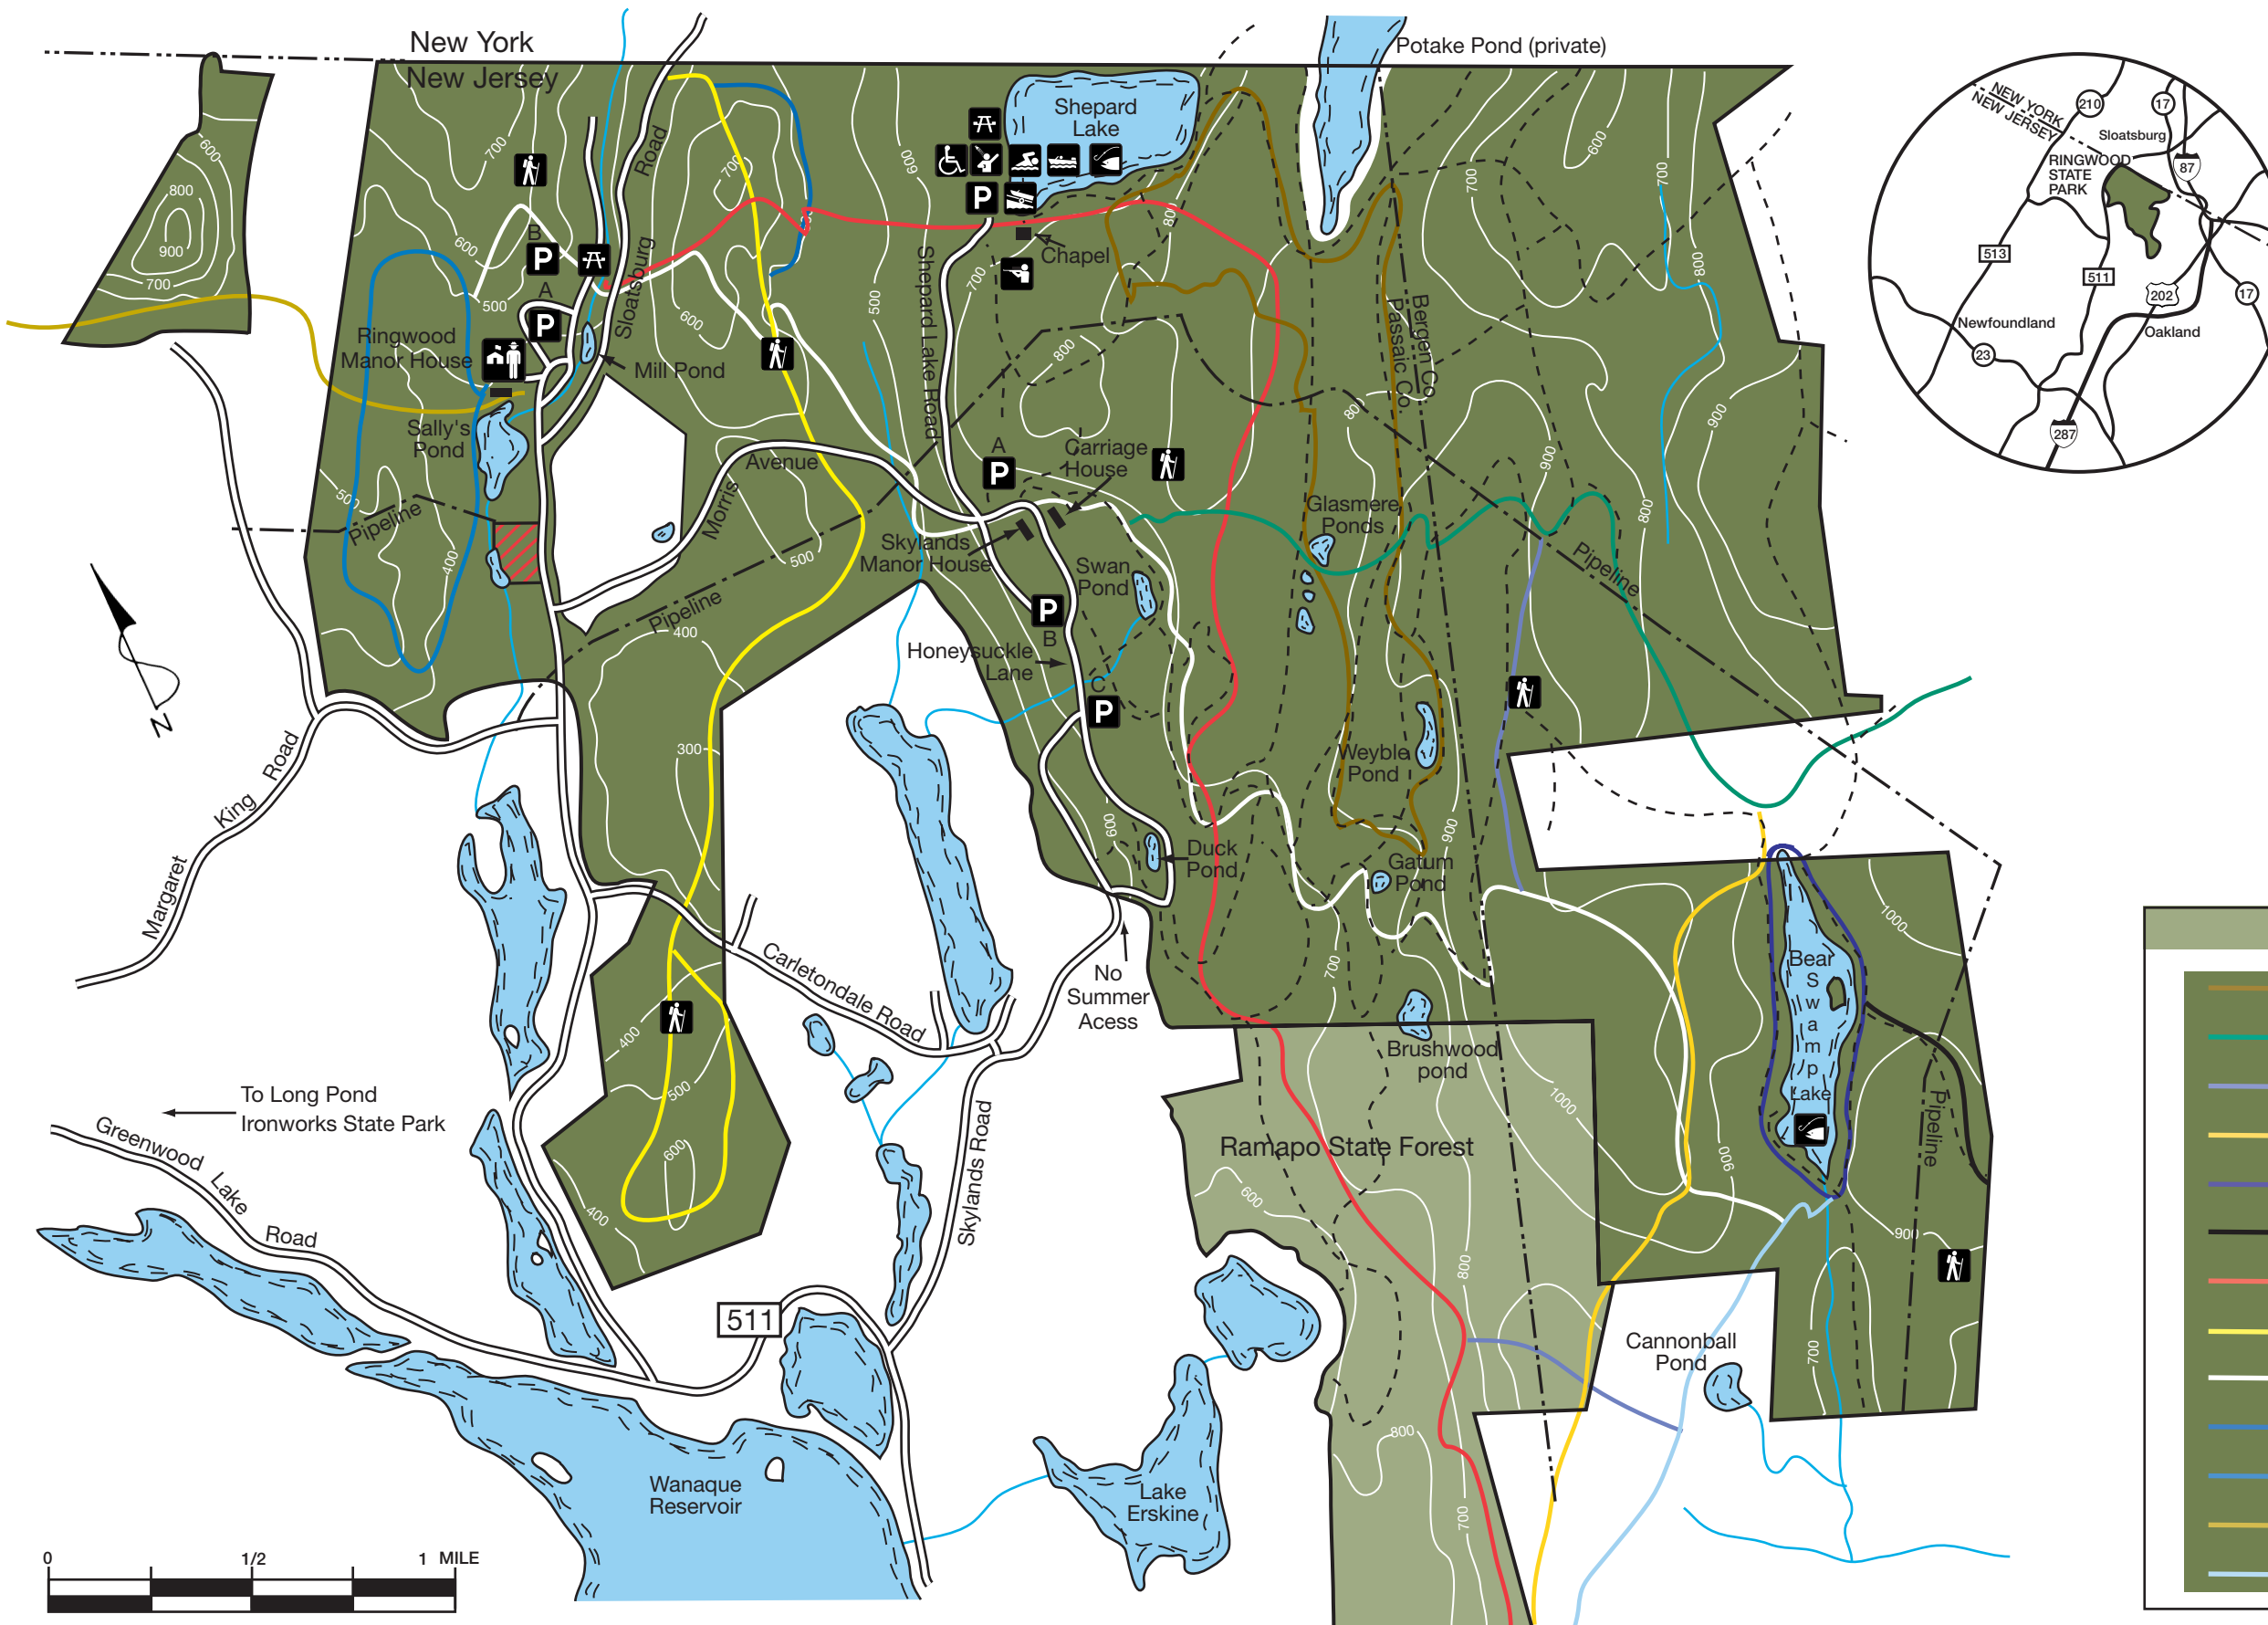

RINGWOOD STATE PARK

LEGEND

- Park Office
- Parking
- Picnic Area
- Bath House
- Swimming
- Boating
- Boat Launch
- Fishing
- Trap & Skeet Shooting Area
- Handicapped Accessible
- Hiking
- Contour
- Restricted Area
- County Boundary
- Unpaved roads/Multi-use Trails
- Pipeline (not a trail)

TRAIL LEGEND

- RVCC Mountain Bike Trail
- Halifax Trail
- Pierson Ridge Trail
- Hoeflerlin Memorial Trail
- Shore trail
- Red-Silver Trail
- Ringwood-Ramapo Trail
- Cooper Union Trail
- Crossover Trail
- Cupsaw Brook Trail
- Maner Trail
- Hasenclever Iron Trail
- Cannonball Trail